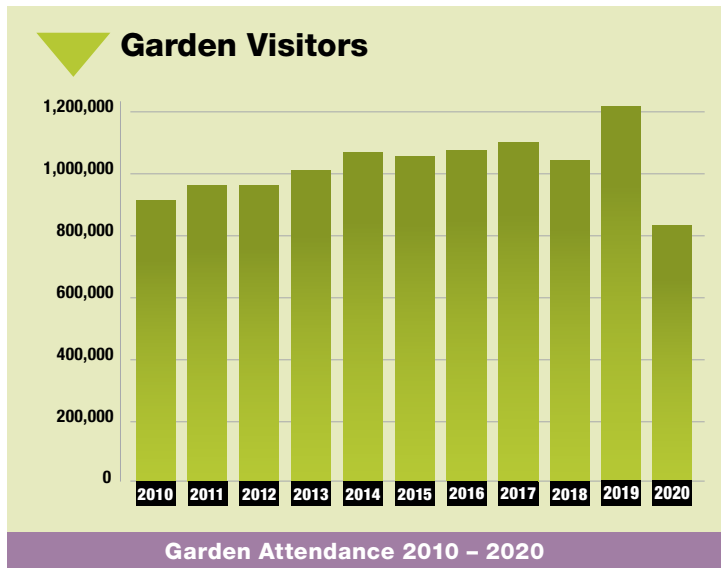

Audience Demographics

Reach a highly desirable audience that is deeply engaged with the Chicago Botanic Garden.

Growing and Inquisitive Audience

- More than 800,000 visitors annually
- 15 million page views annually
- 240,000 monthly email recipients
- 152,600 Facebook likes
- 29,200 Twitter followers
- 89,300 Instagram followers
- 40,000 Plant Information questions answered annually

Active, Engaged Member Base

- 53,000 member households
- 80% live within 15 miles of the Garden
- 62% have an average income of \$100,000+
- 72% renew annually
- 60% visit 2 or more times per year
- 15% visit more than 10 times per year
- 12% visit 6–9 times per year

Broad Nonmember Base

- 91 Net Promoter score
- 94% of visitors come for events, festivals, or other Garden activities
- 75% of visitors come to be inspired and to experience fascinating and beautiful things
- 64% of visitors come to relax, unwind, reflect, and contemplate
- 64% of visitors come from a distance of 10+ miles from the Garden