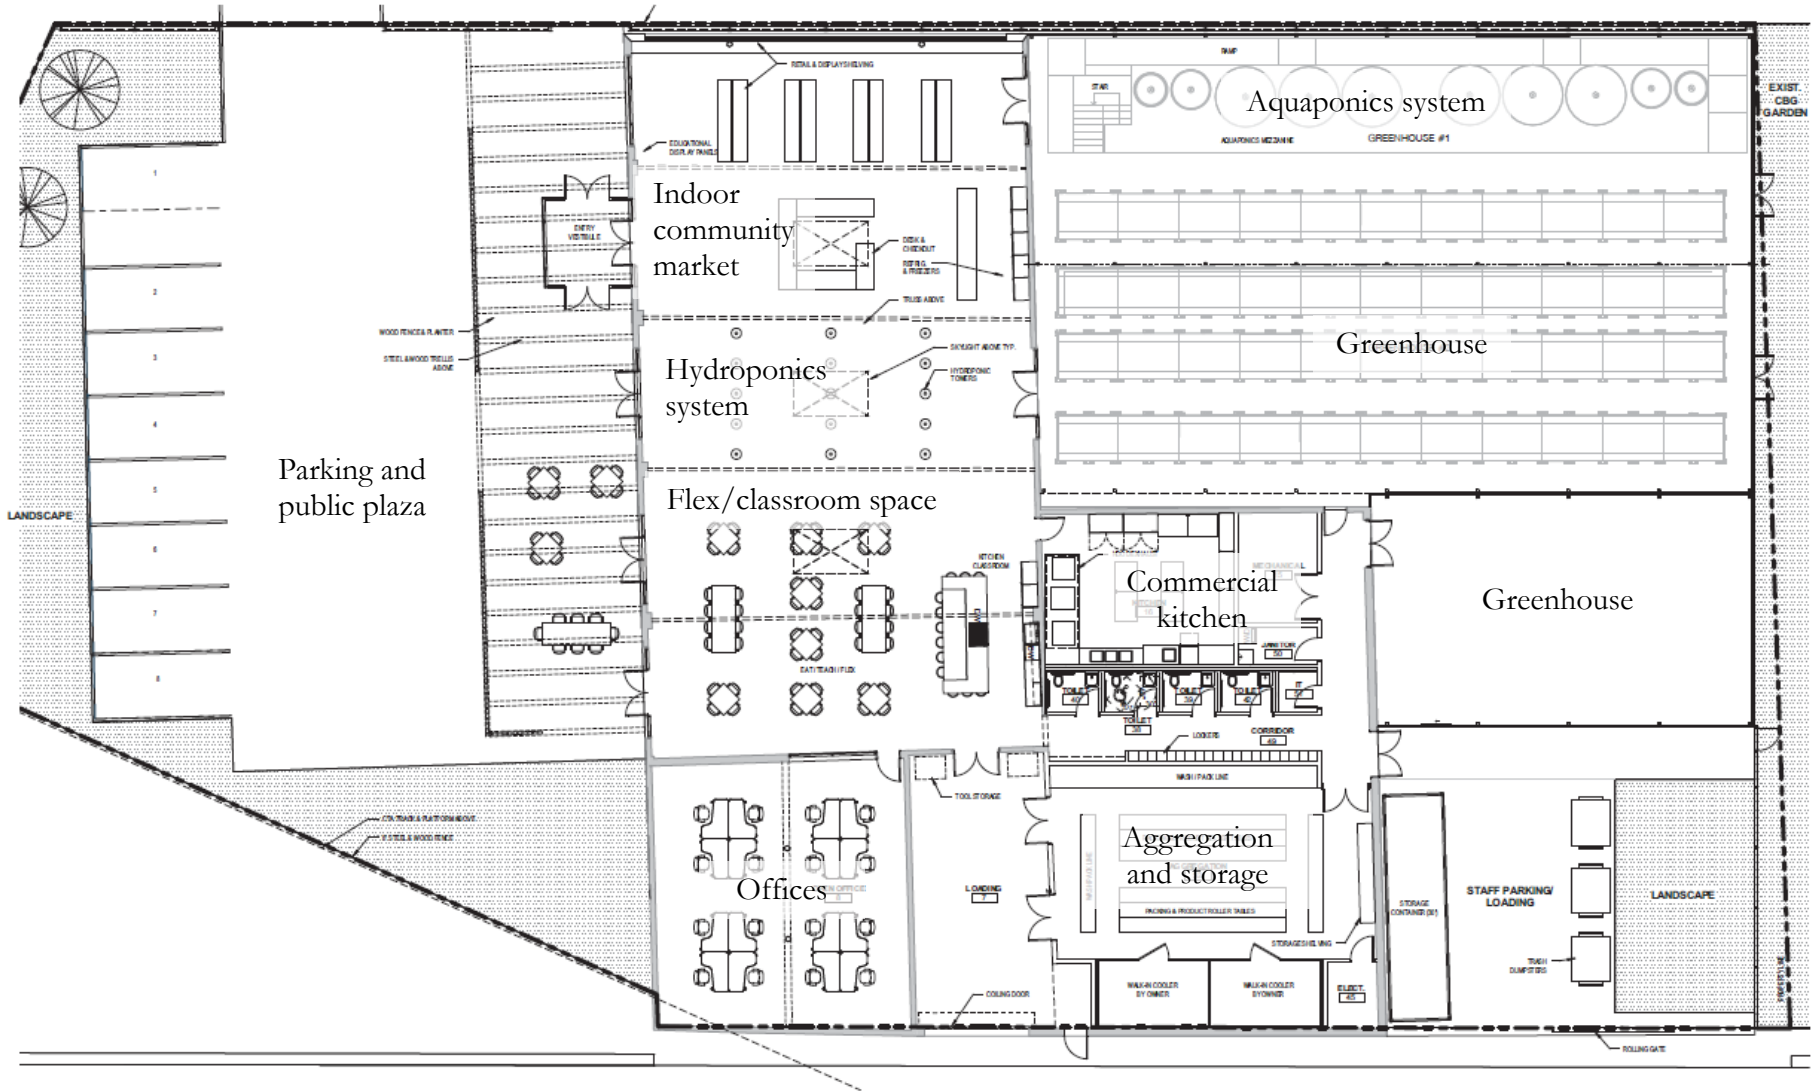

# FARM ON OGDEN FLOOR PLAN

← Lawndale Christian Health Center (2 blocks west)

Windy City Harvest Youth Farm → (immediately adjacent)

1 GROUND LEVEL PLAN  
 0' 1" 2" 4" 8"