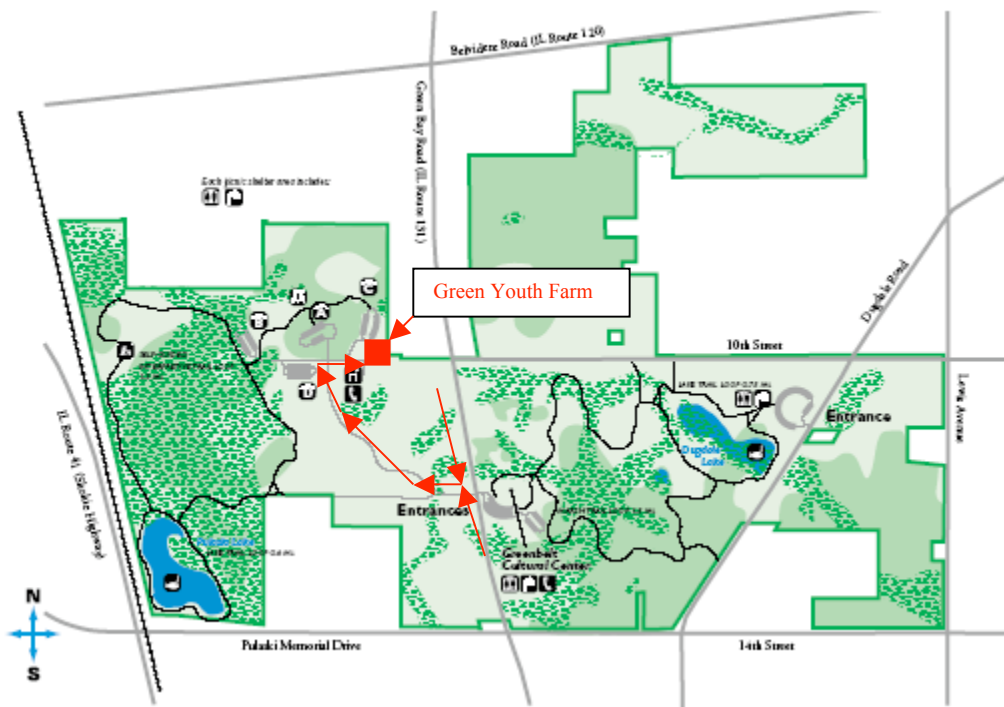

North Chicago Farm

Directions to farm:

From the North (off of Hwy 41)

Turn left (east) on Martin Luther King
Travel approximately _ mile to Green
Bay Road.
Turn left (north) on Green Bay Road
Travel approximately 2 miles
Cross Pulaski Memorial Drive/14th
Street
Look for the Greenbelt Forest Preserve
sign on your left (west side)
Turn left (west) into the drive
Once inside the forest preserve, stay to
the right whenever given a choice,
follow signs to the maintenance building
The farm is adjacent to the maintenance
building

From the South (off of Hwy 41)

Turn right (east) on Martin Luther King
Travel approximately _ mile to Green
Bay Road.
Turn left (north) on Green Bay Road
Travel approximately 2 miles
Cross Pulaski Memorial Drive/14th
Street
Look for the Greenbelt Forest Preserve
sign on your left (west side)
Turn left (west) into the drive
Once inside the forest preserve, stay to
the right whenever given a choice,
follow signs to the maintenance building
The farm is adjacent to the maintenance
building