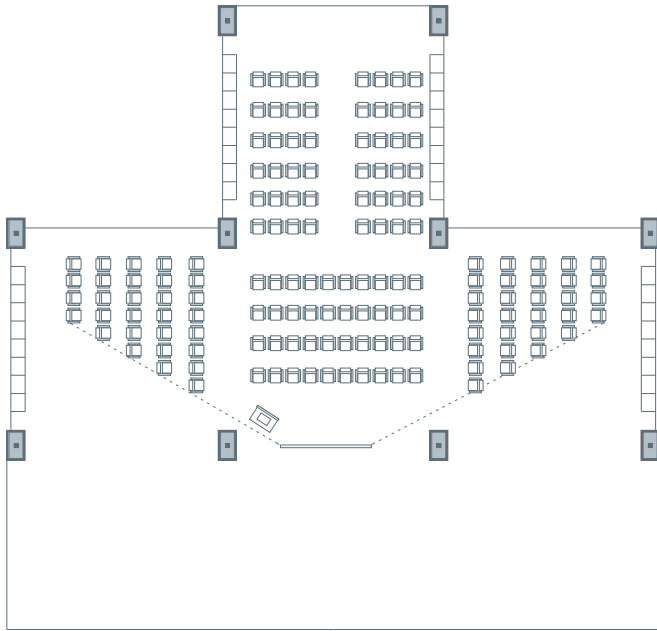

McGINLEY PAVILION

Square Feet **Maximum Capacity**

6,000 540

Theater **Classroom**

148 96

Banquet Rounds

300

Theater – seating for 148

Classroom – seating for 96

Banquet Rounds – seating for 300

McGINLEY PAVILION

Square Feet **Maximum Capacity**
6,000 540

Banquet Rounds with additional apron tenting
540

Banquet Rounds with dance floor
270

Banquet Rounds with additional apron tenting – seating for 540

Banquet Rounds with dance floor – seating for 270