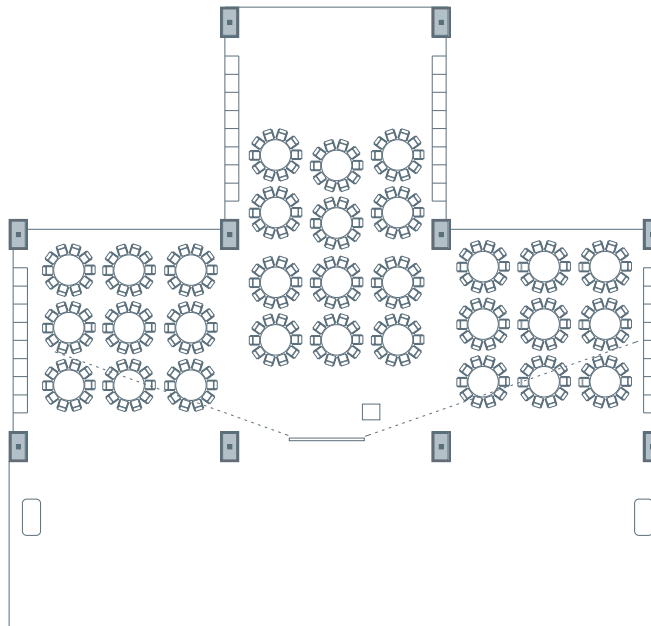

McGINLEY PAVILION

Square Feet **Maximum Capacity**

6,000 540

Theater **Classroom**

148 96

Banquet Rounds

300

Theater – seating for 148

Classroom – seating for 96

Banquet Rounds – seating for 300

McGINLEY PAVILION

Square Feet **Maximum Capacity**
6,000 540

Banquet Rounds with additional apron tenting
540

Banquet Rounds with dance floor
270

Banquet Rounds with additional apron tenting – seating for 540

Banquet Rounds with dance floor – seating for 270