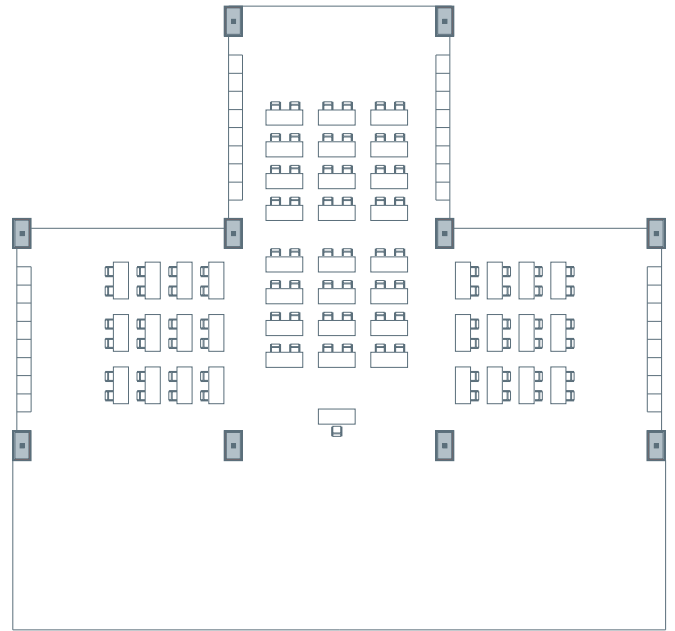

McGINLEY PAVILION

Square Feet **Maximum Capacity**

6,000 540

Theater **Classroom**

148 96

Banquet Rounds

300

Theater – seating for 148

Classroom – seating for 96

Banquet Rounds – seating for 300

McGINLEY PAVILION

Square Feet **Maximum Capacity**
6,000 540

Banquet Rounds with additional apron tenting
540

Banquet Rounds with dance floor
270

Banquet Rounds with additional apron tenting – seating for 540

Banquet Rounds with dance floor – seating for 270