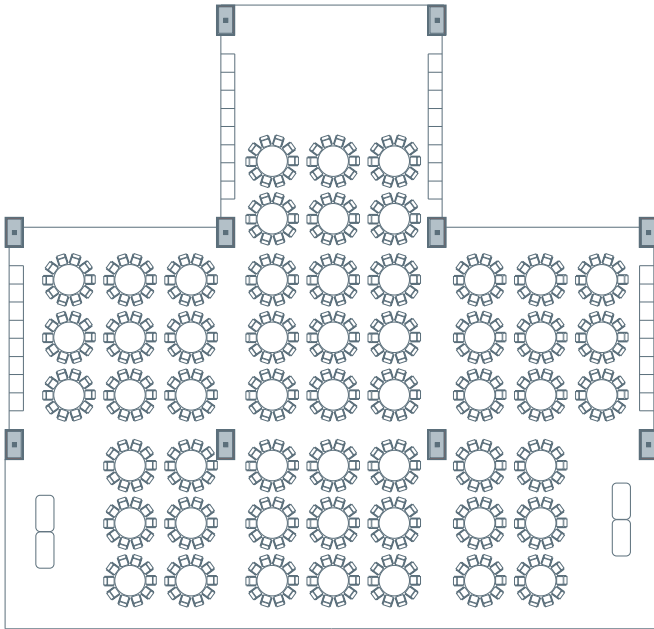

McGINLEY PAVILION

Square Feet **Maximum Capacity**

6,000 540

Theater **Classroom**

148 96

Banquet Rounds

300

Theater – seating for 148

Classroom – seating for 96

Banquet Rounds – seating for 300

McGINLEY PAVILION

Square Feet **Maximum Capacity**
6,000 540

Banquet Rounds with additional apron tenting
540

Banquet Rounds with dance floor
270

Banquet Rounds with additional apron tenting – seating for 540

Banquet Rounds with dance floor – seating for 270