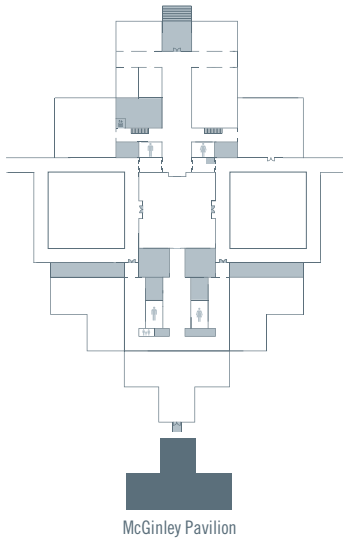

McGINLEY PAVILION

Square Feet **Maximum Capacity**

6,000 540

Theater **Classroom**

148 96

Banquet Rounds

300

Theater – seating for 148

Classroom – seating for 96

Banquet Rounds – seating for 300

McGINLEY PAVILION

Square Feet **Maximum Capacity**
6,000 540

Banquet Rounds with additional apron tenting
540

Banquet Rounds with dance floor
270

Banquet Rounds with additional apron tenting – seating for 540

Banquet Rounds with dance floor – seating for 270