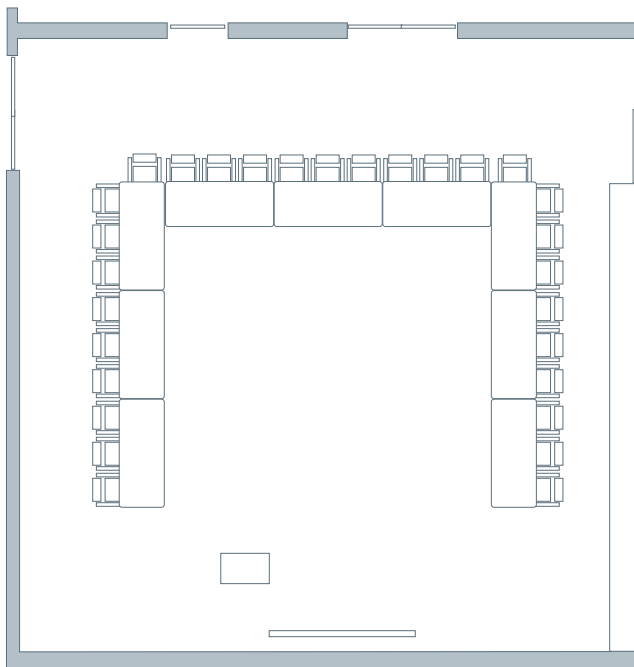

GARDEN VIEW ROOM

Square Feet **Maximum Capacity**

1,100 60

Theater **Classroom** **U-Shape**

50 18 29

Square **Banquet Rounds**

40 60

Theater – seating for 50

Classroom – seating for 18

U-Shape – seating for 29

Banquet Rounds – seating for 60