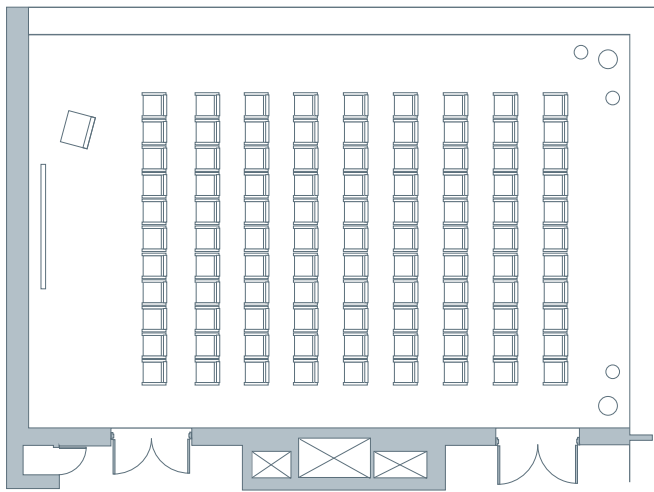

FAIRCHILD AND LINNAEUS ROOMS

Square Feet	Maximum Capacity	
1,500	100	
Theater	Classroom	U-Shape
100	30	35
Square	Banquet Rounds	
46	70	

Theater – seating for 100

Classroom – seating for 30

U-Shape – seating for 35

Banquet Rounds – seating for 70