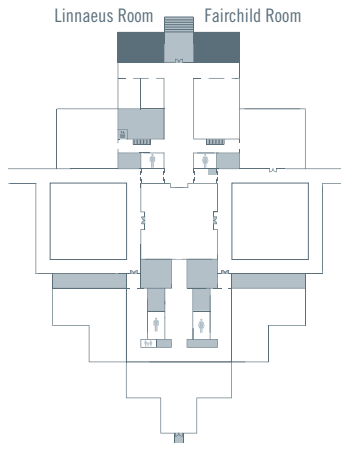

FAIRCHILD AND LINNAEUS ROOMS

Square Feet	Maximum Capacity	
1,500	100	
Theater	Classroom	U-Shape
100	30	35
Square	Banquet Rounds	
46	70	

Theater – seating for 100

Classroom – seating for 30

U-Shape – seating for 35

Banquet Rounds – seating for 70