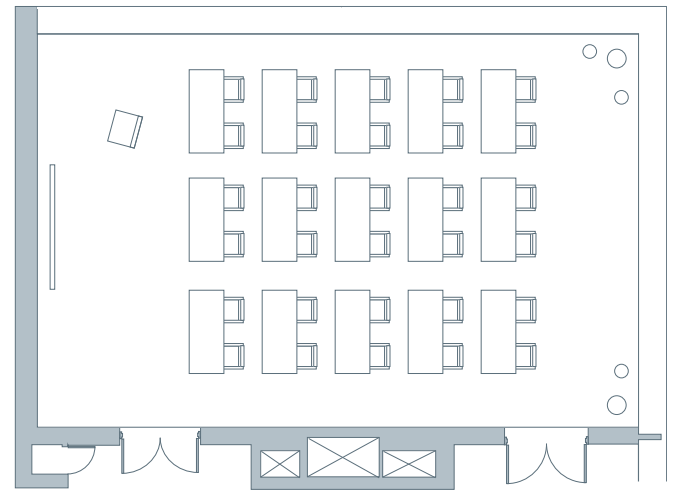

FAIRCHILD AND LINNAEUS ROOMS

Square Feet	Maximum Capacity	
1,500	100	
Theater	Classroom	U-Shape
100	30	35
Square	Banquet Rounds	
46	70	

Theater – seating for 100

Classroom – seating for 30

U-Shape – seating for 35

Banquet Rounds – seating for 70