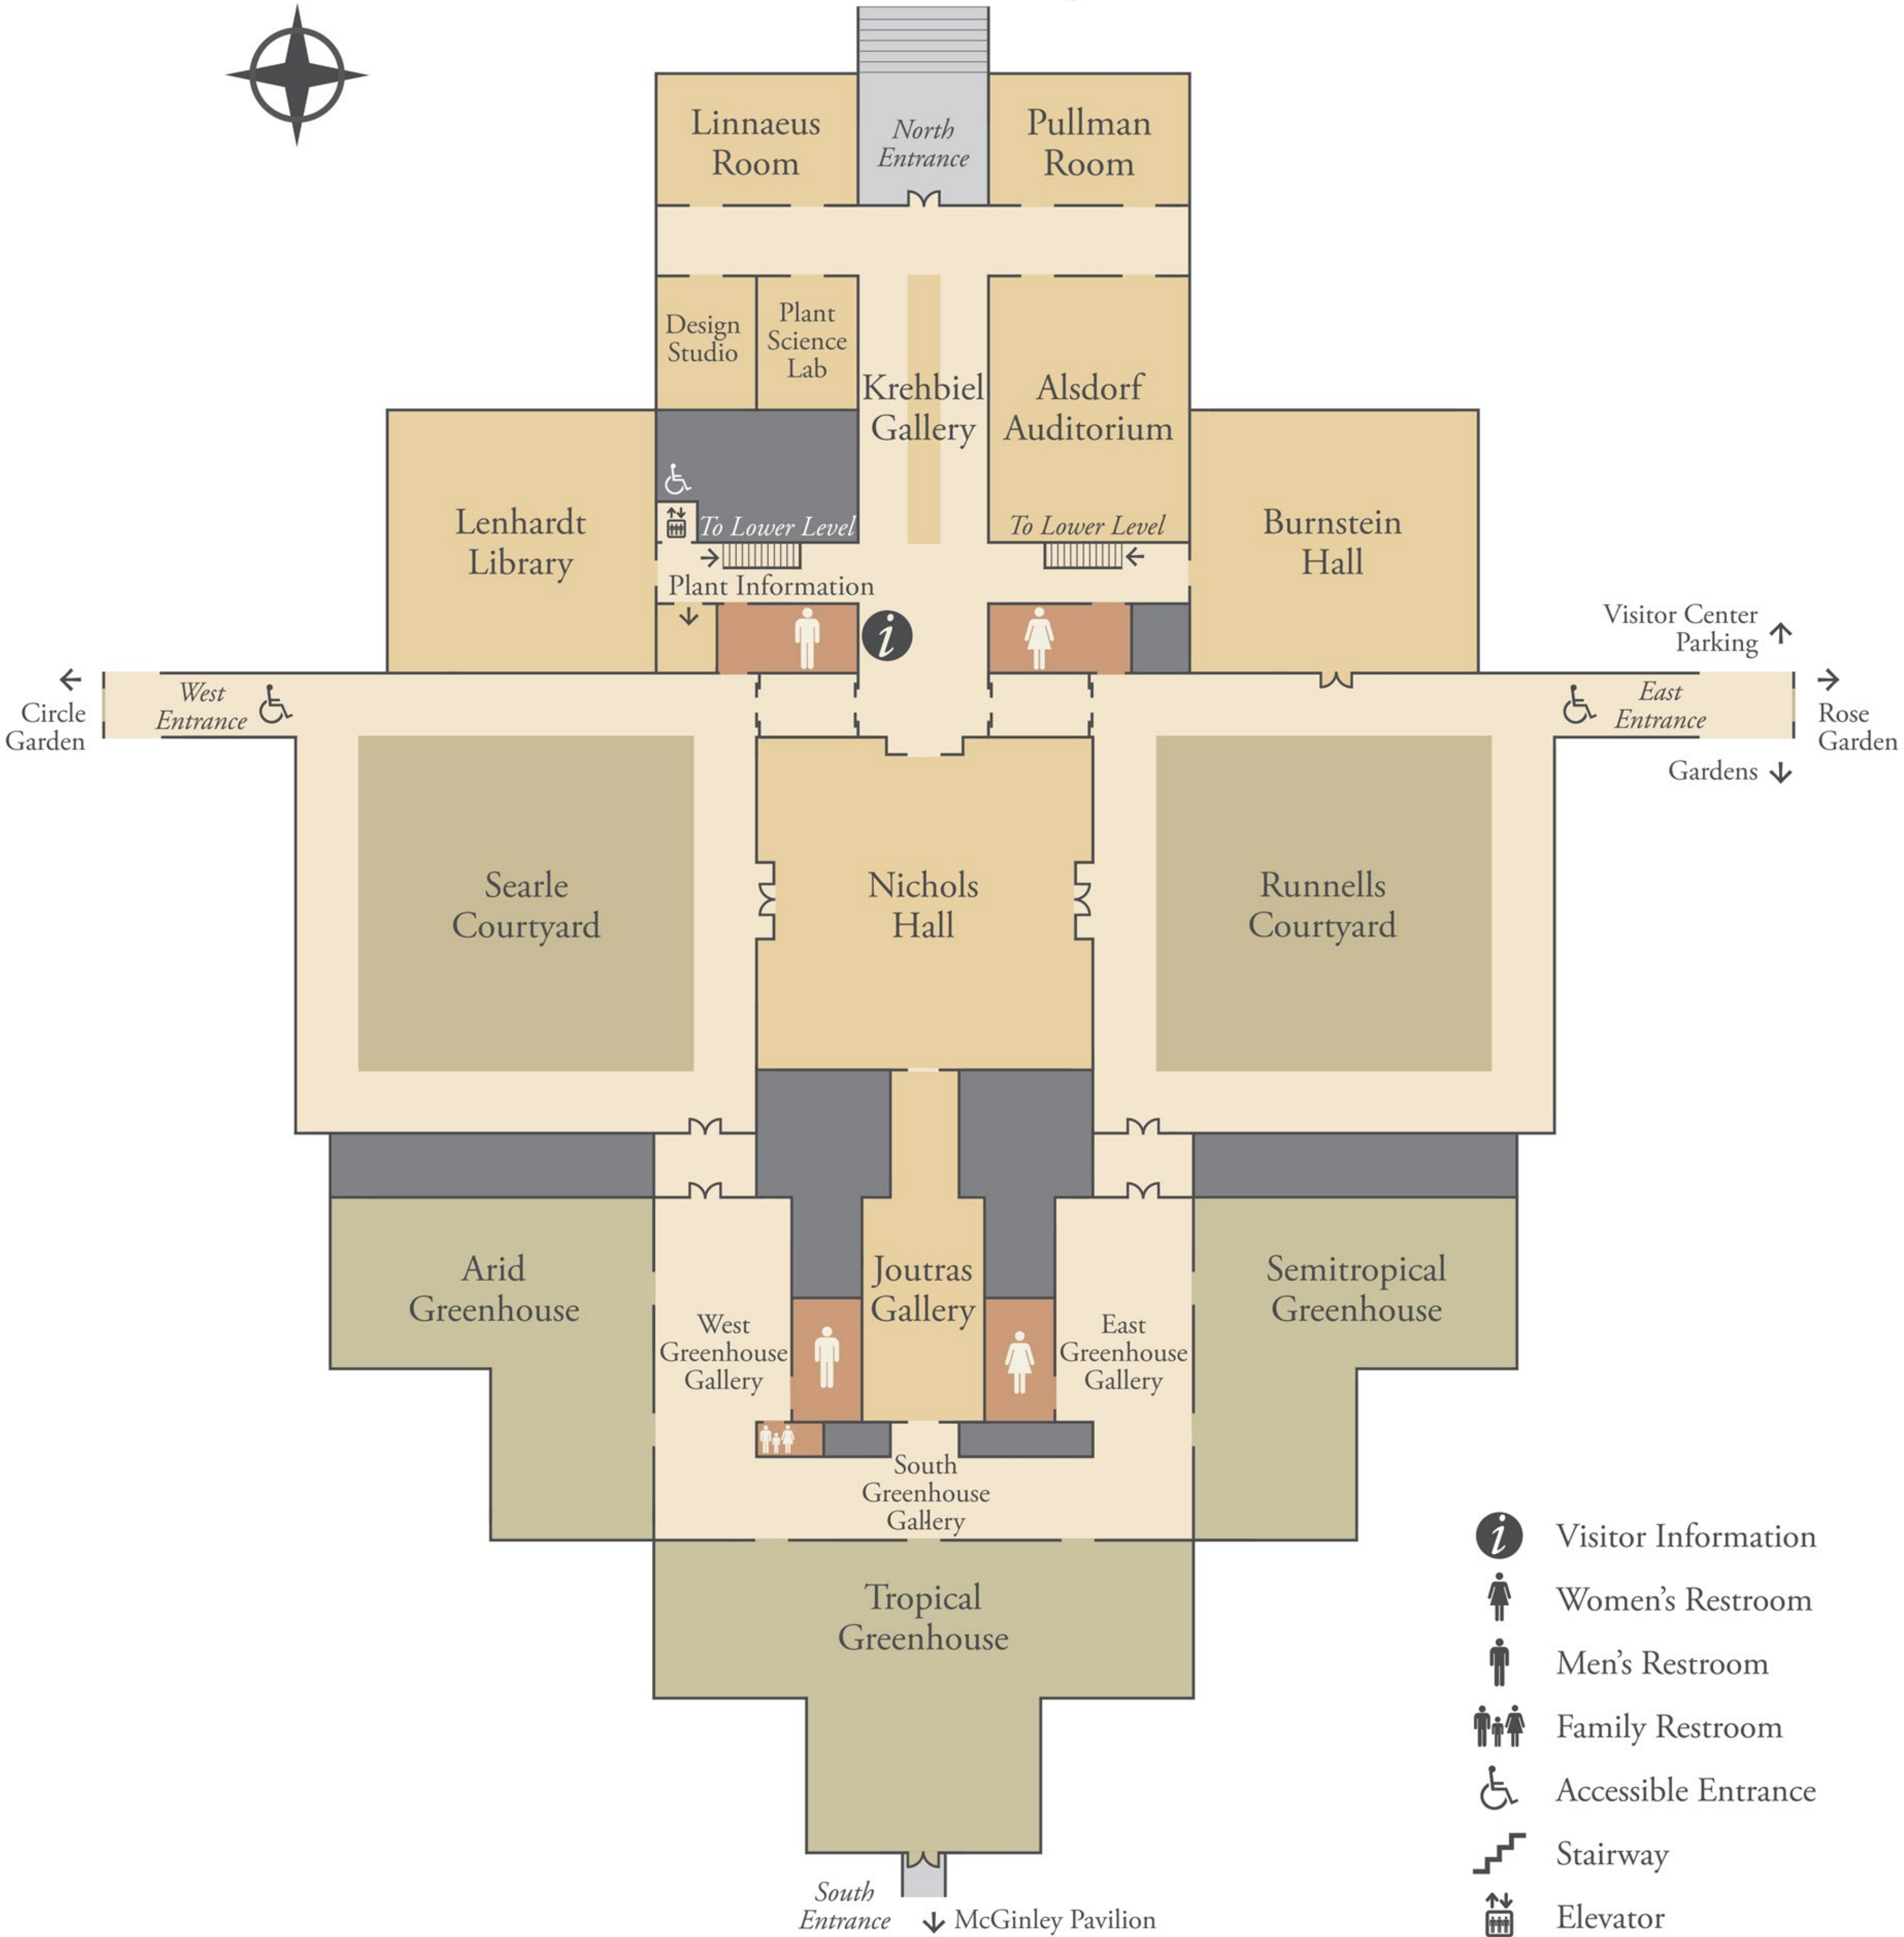

↑ Esplanade
Visitor Center
Parking

Visitor Center
Parking ↑

← Circle
Garden

West
Entrance

East
Entrance

→ Rose
Garden

Gardens ↓

-  Visitor Information
-  Women's Restroom
-  Men's Restroom
-  Family Restroom
-  Accessible Entrance
-  Stairway
-  Elevator